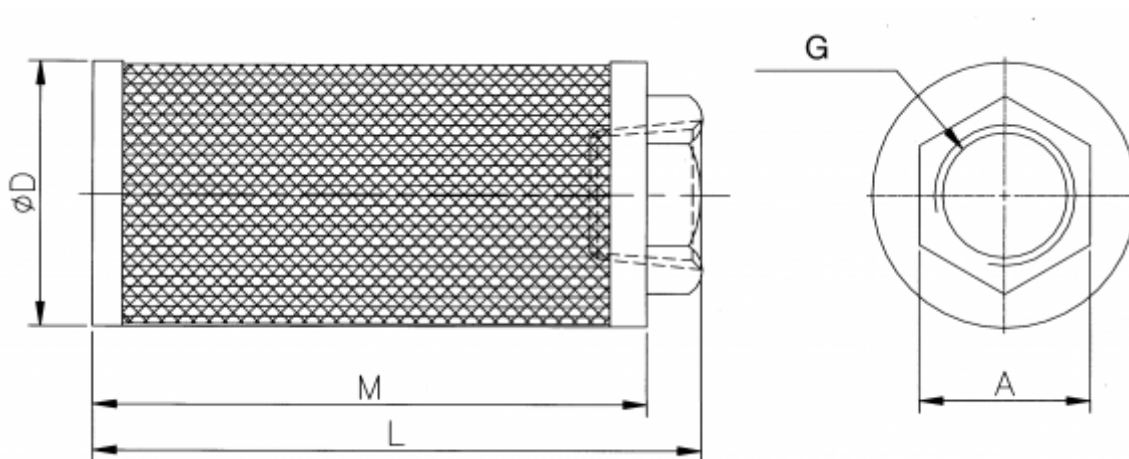

Data Sheet

Article number: 27590016

Description: Inlet air filter MF-16 2"
KB-4..., 5..., 6..

Measures

A	= 75
D	= 103
G (Thread)	= PT-2"
L	= 215
M	= 202
Mesh	= 100
Model	= KB-4...,KB-5...,KB-6...,KB-43...,KB-63...,KB-64...